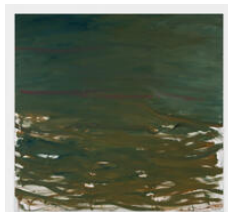

Trevor Shimizu
Ocean and Birds, 2019
Oil on canvas
162.56 × 172.72 cm (64 × 68 inches)