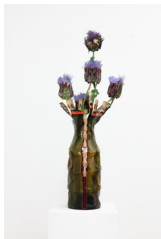

David Kennedy Cutler
Methuselah, 2023
Inkjet transfer, acrylic, permalac on canvas, armature wire and wood
48 x 17 x 13 inches (121.9 x 43.2 x 33 cm)
DKC087