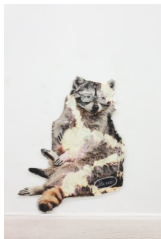

David Kennedy Cutler
Temptation, 2023
Inkjet transfer, acrylic, and Permalac on canvas, armature wire
44.25 x 21.25 x 2.5 inches (112.4 x 54 x 6.4 cm)
DKC081

Monsieur Zohore
Blue Jasmine, 2016-2023
Mixed media
54 x 31 inches (137.2 x 78.7 cm)
005

HALSEY MCKAY GALLERY

Monsieur Zohore
Shawty-ing The Market, 1879-2023
Mixed media on canvas
17 x 27 inches (43.2 x 68.6 cm)
002

David Kennedy Cutler
Late Shift, 2023
Inkjet transfer, acrylic, and permalac on canvas, armature wire
88 x 69 x 3.5 inches (223.5 x 175.3 x 8.9 cm)
DKC084

Monsieur Zohore
Van Gogh Scissor Hands, 1889-2023
Mixed media on canvas
46 x 38 inches (116.8 x 96.5 cm)
003

David Kennedy Cutler
Unzipped, 2023
Inkjet transfer, acrylic, and permalac on canvas, armature wire
91 x 60.5 x 3.5 inches (231.1 x 153.7 x 8.9 cm)
DKC085

Monsieur Zohore
Fringe Benefits, 2023
Mixed media
13 x 9.5 inches (33 x 24.1 cm)
006

Monsieur Zohore
Trash Panda Bernie, 2023
Mixed media
28 x 23 inches (71.1 x 58.4 cm)
007

HALSEY MCKAY GALLERY

Monsieur Zohore
Explaining Hedge Funds To A Rich Duck, 1978-2023
Mixed media on canvas
14 x 9 inches (35.6 x 22.9 cm)
010