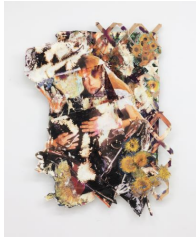

Monsieur Zohore
Puppy Love (Jackson), 1952-2023
Mixed media on canvas
19 x 22 inches (48.3 x 55.9 cm)
009

Monsieur Zohore
Puppy Love (Lee), 1965-2023
Mixed media on canvas
19 x 19 inches (48.3 x 48.3 cm)
008

David Kennedy Cutler
Temptation, 2023
Inkjet transfer, acrylic, and Permalac on canvas, armature wire
44.25 x 21.25 x 2.5 inches (112.4 x 54 x 6.4 cm)
DKC081

Monsieur Zohore
Blue Jasmine, 2016-2023
Mixed media
54 x 31 inches (137.2 x 78.7 cm)
005

HALSEY MCKAY GALLERY

Monsieur Zohore
Shawty-ing The Market, 1879-2023
Mixed media on canvas
17 x 27 inches (43.2 x 68.6 cm)
002

David Kennedy Cutler
Late Shift, 2023
Inkjet transfer, acrylic, and permalac on canvas, armature wire
88 x 69 x 3.5 inches (223.5 x 175.3 x 8.9 cm)
DKC084

Monsieur Zohore
Van Gogh Scissor Hands, 1889-2023
Mixed media on canvas
46 x 38 inches (116.8 x 96.5 cm)
003

David Kennedy Cutler
Unzipped, 2023
Inkjet transfer, acrylic, and permalac on canvas, armature wire
91 x 60.5 x 3.5 inches (231.1 x 153.7 x 8.9 cm)
DKC085