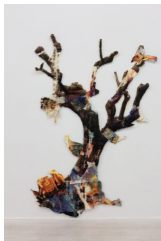

HALSEY MCKAY GALLERY

Hedge - David Kennedy Cutler & Monsieur Zohore, 2023

David Kennedy Cutler
Ensemble, 2023
Inkjet transfer, acrylic, and permalac on canvas, armature wire
123.5 x 78.25 x 3.5 inches (313.7 x 198.8 x 8.9 cm)
DKC082

Monsieur Zohore
Puppy Love (Jackson), 1952-2023
Mixed media on canvas
19 x 22 inches (48.3 x 55.9 cm)
009

Monsieur Zohore
Puppy Love (Lee), 1965-2023
Mixed media on canvas
19 x 19 inches (48.3 x 48.3 cm)
008

David Kennedy Cutler
Temptation, 2023
Inkjet transfer, acrylic, and Permalac on canvas, armature wire
44.25 x 21.25 x 2.5 inches (112.4 x 54 x 6.4 cm)
DKC081

Monsieur Zohore
Blue Jasmine, 2016-2023
Mixed media
54 x 31 inches (137.2 x 78.7 cm)
005