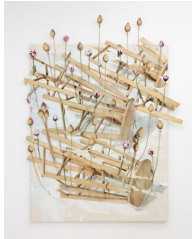

David Kennedy Cutler

Barricade, 2023

Inkjet transfer, acrylic, and permalac on canvas, armature wire
82.75 x 64.5 inches (210.2 x 163.8 cm)

DKC083