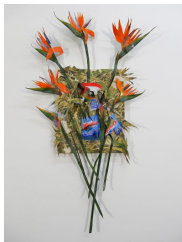

David Kennedy Cutler

Each Other's Arms, 2023

Inkjet transfer, acrylic, and permalac on canvas and armature wire
52 x 30 x 3.5 inches (132.1 x 76.2 x 8.9 cm)

DKC091