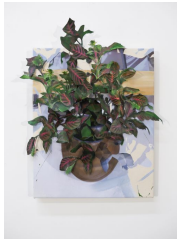

David Kennedy Cutler
Impassable Holiday 2, 2023
Inkjet transfer, acrylic, and Permalac on canvas, armature wire
23.5 x 18.5 x 3 inches (59.7 x 47 x 7.6 cm)
DKC080