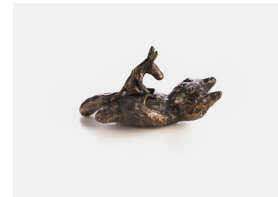

Atsushi Kaga
Departed, 2023
Acrylic and imitation gold leaf
on canvas
185x240 cm
72⁷/₈x94¹/₂ in
Unique
(KAGA-2023-0002)

Atsushi Kaga
Things come and go, 2023
23 drawings, smoked oak
frames, installation
22x22 cm; 8⁵/₈x8⁵/₈ in each
Unique
(KAGA-2023-0003)

Atsushi Kaga
Banana Giver, 2023
Bronze, clay
24x22x9 cm
9¹/₂x8⁵/₈x3¹/₂ in
Edition of 5 + 2 AP
(KAGA-2023-0004)

Atsushi Kaga
Mother's Skull, 2023
Bronze
16x14x13 cm
6¹/₄x5¹/₂x5¹/₈ in
Edition of 5 + 2 AP
(KAGA-2023-0005)