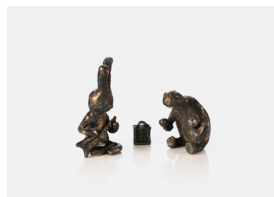

Atsushi Kaga
Banana Giver, 2023
Bronze, clay
24x22x9 cm
9¹/₂x8⁵/₈x3¹/₂ in
Edition of 5 + 2 AP
(KAGA-2023-0004)

Atsushi Kaga
Mother's Skull, 2023
Bronze
16x14x13 cm
6¹/₄x5¹/₂x5¹/₈ in
Edition of 5 + 2 AP
(KAGA-2023-0005)

Atsushi Kaga
Kumacchi with a Donkey, 2023
Bronze
15x24x14 cm
5⁷/₈x9¹/₂x5¹/₂ in
Edition of 5 + 2 AP
(KAGA-2023-0006)

Atsushi Kaga
Rain, 2023
Bronze, clay
19x12x8 cm
7¹/₂x4³/₄x3¹/₈ in
Edition of 5 + 2 AP
(KAGA-2023-0007)