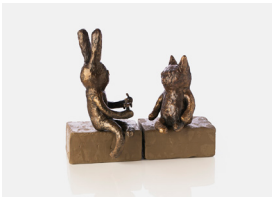

Atsushi Kaga
Departed, 2023
Acrylic and imitation gold leaf
on canvas
185x240 cm
72⁷/₈x94¹/₂ in
Unique
(KAGA-2023-0002)

Atsushi Kaga
Things come and go, 2023
23 drawings, smoked oak
frames, installation
22x22 cm; 8⁵/₈x8⁵/₈ in each
Unique
(KAGA-2023-0003)

Atsushi Kaga
Banana Giver, 2023
Bronze, clay
24x22x9 cm
9¹/₂x8⁵/₈x3¹/₂ in
Edition of 5 + 2 AP
(KAGA-2023-0004)

Atsushi Kaga
Mother's Skull, 2023
Bronze
16x14x13 cm
6¹/₄x5¹/₂x5¹/₈ in
Edition of 5 + 2 AP
(KAGA-2023-0005)