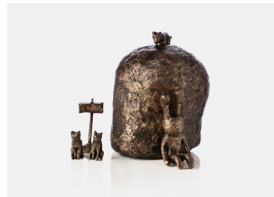

Tanya Leighton

Atsushi Kaga, 'THINGS WILL CARRY US THROUGH'
22 July – 26 August 2023
Kurfürstenstraße 156

Atsushi Kaga
Things will carry us through,
2023
Acrylic and imitation gold leaf
on canvas
185x240 cm
72⁷/₈x94¹/₂ in
Unique
(KAGA-2023-0001)

Atsushi Kaga
Departed, 2023
Acrylic and imitation gold leaf
on canvas
185x240 cm
72⁷/₈x94¹/₂ in
Unique
(KAGA-2023-0002)

Atsushi Kaga
Things come and go, 2023
23 drawings, smoked oak
frames, installation
22x22 cm; 8⁵/₈x8⁵/₈ in each
Unique
(KAGA-2023-0003)

Atsushi Kaga
Banana Giver, 2023
Bronze, clay
24x22x9 cm
9¹/₂x8⁵/₈x3¹/₂ in
Edition of 5 + 2 AP
(KAGA-2023-0004)

Atsushi Kaga
Mother's Skull, 2023
Bronze
16x14x13 cm
6¹/₄x5¹/₂x5¹/₈ in
Edition of 5 + 2 AP
(KAGA-2023-0005)