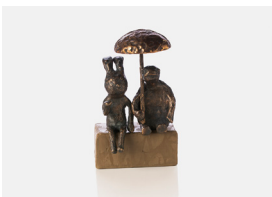

Atsushi Kaga
Rain, 2023
Bronze, clay
19x12x8 cm
7¹/₂x4³/₄x3¹/₈ in
Edition of 5 + 2 AP
(KAGA-2023-0007)