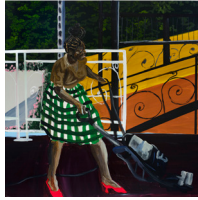

Tanya Leighton

'A VOICE ANSWERING A VOICE'

22 July – 26 August 2023

4654 W Washington Blvd, LA

Manuel Mathieu
The Poetry in Our Disappearance,
2023
Acrylic paint, charcoal, chalk,
and tape
172.7x182.9 cm
68x72 in
Unique
(MATHIEU-2023-0001)

Marcus Brutus
My Longings Have One Abode,
2023
Acrylic on canvas
152.4x152.4 cm
60x60 in
Unique
(BRUTUS-2023-0001)

Marcus Brutus
Black and Blue on White,
2023
Acrylic on canvas
152.4x127 cm
60x50 in
Unique
(BRUTUS-2023-0002)