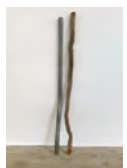

Matthew Schrader
Limb, 2023
Wood and steel
40 x 3.5 x 4.5 inches