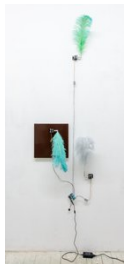

Robert Sandler

Untitled, 2023

Ostrich feather, prop adapter, stepper motor, bracket, wire,
docking connector, PCB board, Arduino Nano, 12V adapter
50 x 16 in. 127 x 40.64 cm
RS0075

Robert Sandler

Untitled, 2023

Ostrich feather, prop adapter, stepper motor, bracket, wire,
docking connector, PCB board, Arduino Nano, 12V adapter,
enamel on linen
28 x 92 in. 71.12 x 233.68 cm
RS0071

Robert Sandler

Untitled, 2023

Ostrich feather, prop adapter, stepper motor, bracket, wire,
PCB board, Arduino Nano, 12V adapter, enamel on linen 16
x 36 in. 40.64 x 91.44 cm
RSA0067

Robert Sandler

Untitled, 2023

Ostrich feather, prop adapter, stepper motor, bracket, wire, PCB board, Arduino Nano, 12V adapter, enamel on linen
16 x 36 in. 40.64 x 91.44 cm
RS0067

Robert Sandler

Untitled, 2023