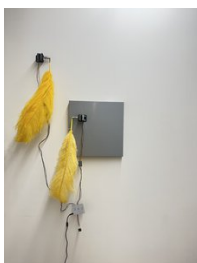

Robert Sandler

Untitled, 2023

Ostrich feather, prop adapter, stepper motor, bracket, wire, docking connector, PCB board, Arduino Nano, 12V adapter, enamel on linen

26 x 60 in. 66.04 x 152.4 cm

RS0064