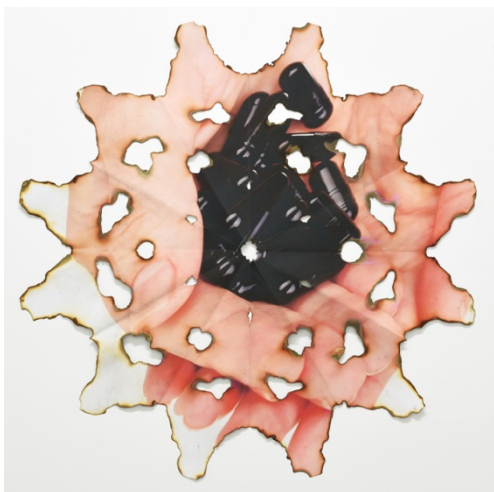

Graham Wiebe  
*Works on Paper*  
Disneyland Paris  
August 20 – September 10, 2023

Graham Wiebe, *Snowflake #28 (Activated Charcoal Face Mask)*, 2023,  
burned archival inkjet print, 59 x 59 inches. Photo: Artdoc

Graham Wiebe, *Snowflake #28 (Activated Charcoal Face Mask)*, 2023,  
burned archival inkjet print, 59 x 59 inches. Photo: Artdoc

Graham Wiebe, *Snowflake #28 (Activated Charcoal Face Mask)*, 2023  
burned archival inkjet print, 59 x 59 inches. Photo: Artdoc

Graham Wiebe, *Snowflake #28 (Activated Charcoal Face Mask)*, 2023,  
burned archival inkjet print, 59 x 59 inches. Photo: Artdoc

Graham Wiebe, *Snowflake #27(Activated Charcoal Pills)*, 2023  
burned archival inkjet print, 35 x 35 inches. Photo: Artdoc

Graham Wiebe, *Snowflake #29(Activated Charcoal Pills)*, 2023  
burned archival inkjet print, 35 x 35 inches. Photo: Artdoc

Graham Wiebe, *Snowflake #29(Activated Charcoal Pills)*, 2023, burned archival inkjet print,  
35 x 35 inches. Photo: Artdoc