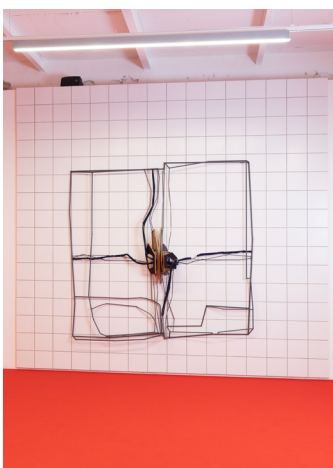

“Night Flame” 2023

Stainless steel, orange powdercoat, MDF, veneer, plastic, textile

165×265 cm

“Cave of Lacrimal Gland” 2023

Stainless steel, grey powdercoat, MDF, veneer, plastic, textile

195×193 cm

“UFA (Unidentified Flying Arrangement)” 2023

Steel, varnishy, MDF, veneer, plastic, textile

165×260 cm

“Grey Sun is Also a Sun” 2023

Stainless steel, white powdercoat, MDF, veneer, plastic, textile

170×175 cm

“Time Camouflage: Eye Clock” 2023
Stainless steel
42,5×28,5×3 cm

“Time Camouflage: Border” 2023
Stainless steel
42,5×28,5×3 cm

“Time Camouflage: Mouth, Cave and Raining Saliva”
2023
Stainless steel
42,5×28,5×3 cm

“Watery Day's Eye” 2023
Installation: Stainless steel, daylight, blue lights, audio
loop 04:40 min, rotating motors
Dimensions variable