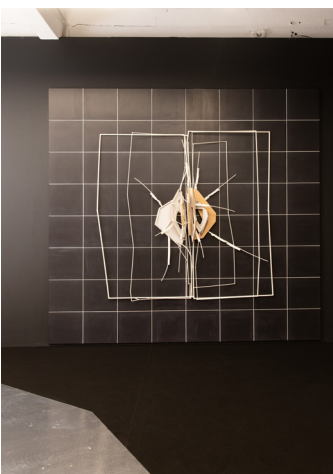

“Night Flame” 2023

Stainless steel, orange powdercoat, MDF, veneer, plastic, textile

165×265 cm

“Cave of Lacrimal Gland” 2023

Stainless steel, grey powdercoat, MDF, veneer, plastic, textile

195×193 cm

“UFA (Unidentified Flying Arrangement)” 2023

Steel, varnishy, MDF, veneer, plastic, textile

165×260 cm

“Grey Sun is Also a Sun” 2023

Stainless steel, white powdercoat, MDF, veneer, plastic, textile

170×175 cm

“Time Camouflage: Eye Clock” 2023
Stainless steel
42,5×28,5×3 cm

“Time Camouflage: Border” 2023
Stainless steel
42,5×28,5×3 cm

“Time Camouflage: Mouth, Cave and Raining Saliva”
2023
Stainless steel
42,5×28,5×3 cm

“Watery Day's Eye” 2023
Installation: Stainless steel, daylight, blue lights, audio
loop 04:40 min, rotating motors
Dimensions variable