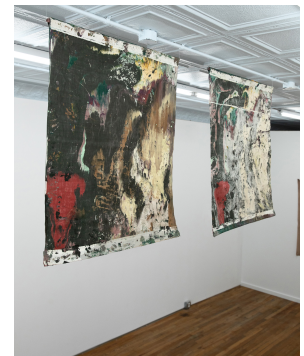

**Sam Falls**

*West St, 2011*  
40 x 30 in

**Sarah Zapata**

*Untitled, 2015*

**Troy Montes Michie**

*Quite -Giddy, 2012*  
Magazine Cutout, Acrylic, Tape  
on Wood Panel  
33 x 24 in

**Wilder Alison**

*Evolving Colorway (excerpts)*  
30-41, 2011  
house paint on bedsheets  
36 x 48 in.