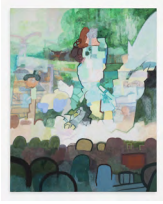

Julia Yerger
Yard problems, 2023
Oil on linen
40 1/8 x 40 inches | 102 x 101,5 cm
(JYER2308004)

Julia Yerger
Envelope 8, 2023
Ball point pen, acrylic medium, various paper, canvas, marker on manilla envelope
14 5/8 x 11 3/8 inches | 37 x 29 cm (unframed)
17 1/2 x 14 5/8 inches | 44,5 x 37 cm (framed)
(JYER2308014)

Julia Yerger
Envelope 6, 2023
Ball point pen, acrylic medium, various paper on manilla envelope
14 3/8 x 11 3/8 inches | 36,5 x 29 cm (unframed)
17 1/2 x 14 5/8 inches | 44,5 x 37 cm (framed)
(JYER2308012)

Julia Yerger
Glass case driver, 2023
Oil on linen
44 1/8 x 50 inches | 112 x 127 cm
(JYER2308006)

Julia Yerger
Envelope 3, 2023
Ball point pen, acrylic medium, various paper, marker on manilla envelope
11 3/8 x 14 5/8 inches | 29 x 37 cm (unframed)
14 5/8 x 17 1/2 inches | 37 x 44,5 cm (framed)
(JYER2308010)

Julia Yerger
Envelope 1, 2023
Crayon, inkjet print, canvas, marker, various paper on manilla envelope
11 3/8 x 14 5/8 inches | 29 x 37 cm (unframed)
14 5/8 x 17 1/2 inches | 37 x 44,5 cm (framed)
(JYER2308007)