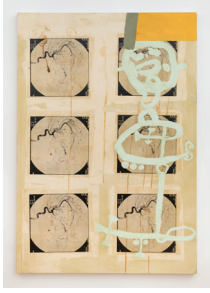

Katherine Sherwood

Cajal's Revenge: Paintings, 1998 - 2008

September 8 - October 28, 2023

Katherine Sherwood

One in 100 Billion, 2008

Mixed media on canvas

72 x 72 inches

Katherine Sherwood

Big Gremory, 2001

Mixed media on canvas

108 x 82 inches

Katherine Sherwood

Shape of People, 2006

Mixed media on canvas

52 x 72 inches

Katherine Sherwood

Sephora, 2001

Mixed media on canvas

96 x 72 inches

Katherine Sherwood
Valefor I, 1998
Mixed media on canvas
70 x 48 inches

Katherine Sherwood
Cajal's Revenge, 2007
Mixed media on canvas
64 x 51 inches

Katherine Sherwood
The Cart Before the Horse, 2004
Mixed media on canvas
82 x 108 1/4 inches

Katherine Sherwood
Suppresses Slander II/Bingo Body, 2008
Mixed media on canvas
48 x 60 inches

Katherine Sherwood
The Virtues of Stones and Plants, 2001
Mixed media on canvas
104 1/4 x 84 inches