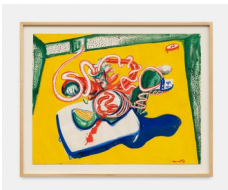

Fred Bervoets

Worsteneters, 1968

Gouache on paper

59 x 74 cm (framed)

23 1/4 x 29 1/8 in

49.5 x 64.8 cm (unframed)

19 1/2 x 25 1/2 in

(FBer026)