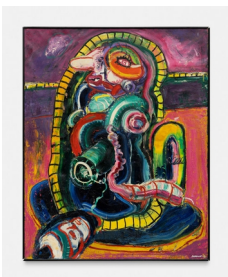

Photo © Hugard & Vanoverschelde

Fred Bervoets
Kosmonaut, 1968
gouache on paper
86 x 68 cm (framed)
33 7/8 x 26 3/4 in
72.4 x 55.2 cm (unframed)
28 1/2 x 21 3/4 in
(FBer005)

Fred Bervoets
Portret van Eva, 1966
Oil on canvas
134.6 x 100.3 cm (unframed)
53 x 39 1/2 in
135,5 x 100,7 cm (framed)
53 1/8 x 39 3/8 in
(FBer015)

Fred Bervoets
Vogeltje, 1968
Oil on canvas
125.5 x 101.5 cm (framed)
49 3/8 x 40 in
124.5 x 100.2 cm (unframed)
49 x 39 1/2 in
(FBer017)

Fred Bervoets
Zelfportret als kabouter (Self portrait As A Munchkin),
1986
Acrylic, oil on canvas
229 x 283 cm (framed)
90 1/8 x 111 3/8 in
213.4 x 266.7 cm (unframed)
84 x 105 in
(FBer022)