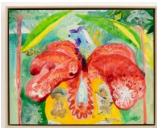

The Green Gallery 1500 N Farwell Ave Milwaukee, WI 53202

Mike Paré
Rama Lama Ding Dong, 2023
acrylic and graphite on panel
16h x 20w in
40.64h x 50.80w cm
MPA-23-06