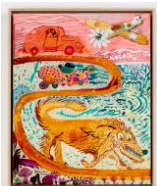

MIKE PARÉ, RAMA LAMA DING DONG CHECKLIST

Mike Paré
Born On a Mountain Raised in a Cave, 2022
acrylic on panel
16h x 20w in
40.64h x 50.80w cm
MPA-22-08

Mike Paré
shroom lovers, 2022
acrylic on panel
11h x 14w in
27.94h x 35.56w cm
MPA-22-02

Mike Paré
Comedy LPs, 2022
acrylic on panel
11h x 14w in
27.94h x 35.56w cm
MPA-22-06

Mike Paré
Pony People, 2023
acrylic on panel
22h x 30w in
55.88h x 76.20w cm
MPA-23-04

Mike Paré
Mendo Wiz, 2021
acrylic on panel
14h x 11w in
35.56h x 27.94w cm
MPA-21-08

Mike Paré
Shadow, 2021
acrylic on panel
20h x 16w in
50.80h x 40.64w cm
MPA-21-07

The Green Gallery 1500 N Farwell Ave Milwaukee, WI 53202

Mike Paré
Blue jar, 2022
acrylic on panel
36h x 24w in
91.44h x 60.96w cm
MPA-22-07

Mike Paré
Winter Light, 2023
acrylic on panel
24h x 18w in
60.96h x 45.72w cm
MPA-23-05

Mike Paré
Free dog, 2023
acrylic and graphite on panel
20h x 16w in
50.80h x 40.64w cm
MPA-23-01

Mike Paré
Mendocino, 2022
acrylic on panel
11h x 14w in
27.94h x 35.56w cm
MPA-22-01