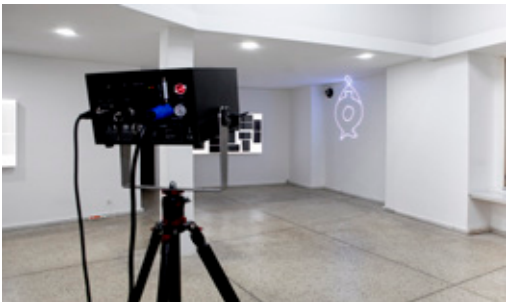

180 x 110 x 10 cm
70.86 x 43.3 x 3.9 in

CLAUDIA PAGÈS RABAL
UNO (mobile archive), 2023

Laser light

Variable dimensions