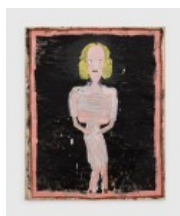

Signed verso

WYLRO1097

Rose Wylie

Pink News Reader, 2022

Oil on canvas

72 1/2 x 58 3/8 inches

184.2 x 148.3 cm

Signed verso