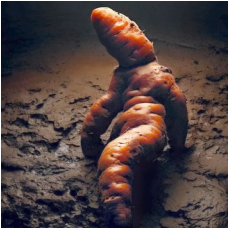

35 x 35 cm | 13 3/4 x 13 3/4 in

Edition of 1 plus 1 artist's proof
(WDRO / GTS 18)

Willem de Rooij

Root XI, 2023

Archival pigment print

35 x 35 cm | 13 3/4 x 13 3/4 in

Edition of 1 plus 1 artist's proof
(WDRO / GTS 19)