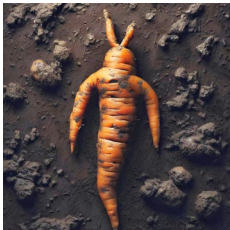

Willem de Rooij

Root II, 2023

Archival pigment print
35 x 35 cm | 13 3/4 x 13 3/4 in
Edition of 1 plus 1 artist's proof
(WDRO / GTS 10)