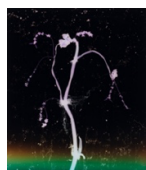

MAUREEN PALEY.

STUDIO M

list of works

ANNE HARDY

Rising Heat

Into Darkness
(*The Depth of Darkness, the Return of the Light*), 2020
framed unique photogram on c-type paper
62.2 x 52 x 4 cm

Rising Heat
(*The Depth of Darkness, the Return of the Light*), 2020
framed unique photogram on c-type paper
62.2 x 52 x 4 cm

Descent
(*The Depth of Darkness, the Return of the Light*), 2020
framed unique photogram on c-type paper
62.2 x 52 x 4 cm

Call Sign
(*The Depth of Darkness, the Return of the Light*), 2020
framed unique photogram on c-type paper
62.2 x 52 x 4 cm

Twilight Fever
(*The Depth of Darkness, the Return of the Light*), 2020
framed unique photogram on c-type paper
62.2 x 52 x 4 cm

Liquid System
(*The Depth of Darkness, the Return of the Light*), 2020
framed unique photogram on c-type paper
62.2 x 52 x 4 cm