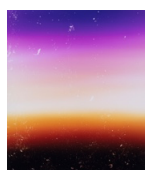

MAUREEN PALEY.

STUDIO M

list of works

ANNE HARDY

Rising Heat

Into Darkness
(*The Depth of Darkness, the Return of the Light*), 2020
framed unique photogram on c-type paper
62.2 x 52 x 4 cm

Rising Heat
(*The Depth of Darkness, the Return of the Light*), 2020
framed unique photogram on c-type paper
62.2 x 52 x 4 cm

Descent
(*The Depth of Darkness, the Return of the Light*), 2020
framed unique photogram on c-type paper
62.2 x 52 x 4 cm

Call Sign
(*The Depth of Darkness, the Return of the Light*), 2020
framed unique photogram on c-type paper
62.2 x 52 x 4 cm