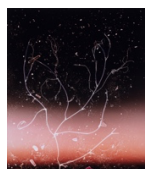

MAUREEN PALEY.

STUDIO M

list of works

ANNE HARDY

Rising Heat

Into Darkness
(*The Depth of Darkness, the Return of the Light*), 2020
framed unique photogram on c-type paper
62.2 x 52 x 4 cm

Rising Heat
(*The Depth of Darkness, the Return of the Light*), 2020
framed unique photogram on c-type paper
62.2 x 52 x 4 cm

Descent
(*The Depth of Darkness, the Return of the Light*), 2020
framed unique photogram on c-type paper
62.2 x 52 x 4 cm

Call Sign
(*The Depth of Darkness, the Return of the Light*), 2020
framed unique photogram on c-type paper
62.2 x 52 x 4 cm

Twilight Fever
(*The Depth of Darkness, the Return of the Light*), 2020
framed unique photogram on c-type paper
62.2 x 52 x 4 cm

Liquid System
(*The Depth of Darkness, the Return of the Light*), 2020
framed unique photogram on c-type paper
62.2 x 52 x 4 cm

Still Waters
(*The Depth of Darkness, the Return of the Light*), 2020
framed unique photogram on c-type paper
62.2 x 52 x 4 cm

Time Shift
(*The Depth of Darkness, the Return of the Light*), 2020
framed unique photogram on c-type paper
62.2 x 52 x 4 cm