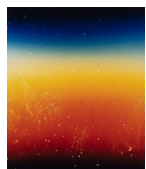

MAUREEN PALEY.

STUDIO M

list of works

ANNE HARDY

Rising Heat

Into Darkness
(*The Depth of Darkness, the Return of the Light*), 2020
framed unique photogram on c-type paper
62.2 x 52 x 4 cm

Rising Heat
(*The Depth of Darkness, the Return of the Light*), 2020
framed unique photogram on c-type paper
62.2 x 52 x 4 cm

Descent
(*The Depth of Darkness, the Return of the Light*), 2020
framed unique photogram on c-type paper
62.2 x 52 x 4 cm

Call Sign
(*The Depth of Darkness, the Return of the Light*), 2020
framed unique photogram on c-type paper
62.2 x 52 x 4 cm