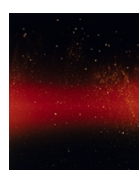

Time Shift
(*The Depth of Darkness, the Return of the Light*), 2020
framed unique photogram on c-type paper
62.2 x 52 x 4 cm