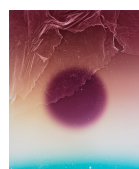

MAUREEN PALEY.

STUDIO M

list of works

ANNE HARDY

Rising Heat

Into Darkness
(*The Depth of Darkness, the Return of the Light*), 2020
framed unique photogram on c-type paper
62.2 x 52 x 4 cm

Rising Heat
(*The Depth of Darkness, the Return of the Light*), 2020
framed unique photogram on c-type paper
62.2 x 52 x 4 cm

Descent
(*The Depth of Darkness, the Return of the Light*), 2020
framed unique photogram on c-type paper
62.2 x 52 x 4 cm

Call Sign
(*The Depth of Darkness, the Return of the Light*), 2020
framed unique photogram on c-type paper
62.2 x 52 x 4 cm

Twilight Fever
(*The Depth of Darkness, the Return of the Light*), 2020
framed unique photogram on c-type paper
62.2 x 52 x 4 cm

Liquid System
(*The Depth of Darkness, the Return of the Light*), 2020
framed unique photogram on c-type paper
62.2 x 52 x 4 cm

Equilibrium
(*The Depth of Darkness, the Return of the Light*), 2020
framed unique photogram on c-type paper
62.2 x 52 x 4 cm

Leaden Shade
(*The Depth of Darkness, the Return of the Light*), 2020
framed unique photogram on c-type paper
62.2 x 52 x 4 cm