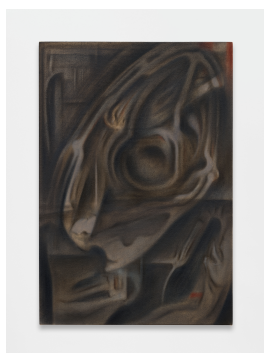

## Captions and Courtesies

Nevine Mahmoud

*twisted Faun*, 2023

Bianca Carrara marble, Rosso Portugalo marble,  
aluminium, cast aluminium

25.4 × 61 × 35.6 cm

Courtesy the artist and Soft Opening, London

Nevine Mahmoud

*Josefina*, 2023

Rosso Portugalo marble, aluminium

33 × 61 × 35.6 cm

Courtesy the artist and Soft Opening, London

Maren Karlson

*In free fall I*, 2023

Oil on canvas

51 × 165 × 5 cm

Courtesy the artist and Soft Opening, London

Maren Karlson

*In free fall II*, 2023

Oil on canvas

51 × 75 × 5 cm

Courtesy the artist and Soft Opening, London