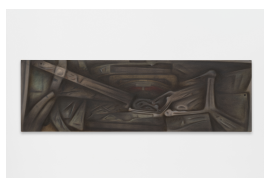

## Captions and Courtesies

Nevine Mahmoud

*twisted Faun*, 2023

Bianca Carrara marble, Rosso Portugalo marble,  
aluminium, cast aluminium

25.4 × 61 × 35.6 cm

Courtesy the artist and Soft Opening, London

Nevine Mahmoud

*Josefina*, 2023

Rosso Portugalo marble, aluminium

33 × 61 × 35.6 cm

Courtesy the artist and Soft Opening, London

Maren Karlson

*In free fall I*, 2023

Oil on canvas

51 × 165 × 5 cm