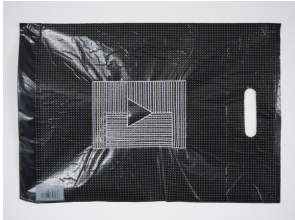

METAHAVEN
Playhead [Arrows I], 2020
embroidery on plastic bags
32 x 48 cm
Unique