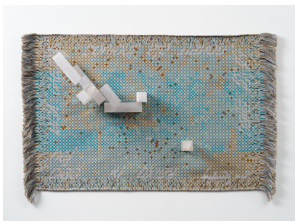

**METAHAVEN  
AUTOPOIESIS**

16 September - 28 October

**METAHAVEN**  
Versions and Waves, 2020  
jacquard, wool, lurex  
245 x 150 cm  
Edition of 3 + 2 A.P.

**METAHAVEN**  
Large Language Model IV, 2023  
jacquard weaving with epoxy structure  
48 x 78 cm  
Unique

**METAHAVEN**  
Large Language Model III, 2023  
jacquard weaving with epoxy structure  
48 x 78 cm  
Unique

**METAHAVEN**  
Large Language Model II (ArXiv), 2023  
jacquard weaving with epoxy structure  
48 x 78 cm  
Unique