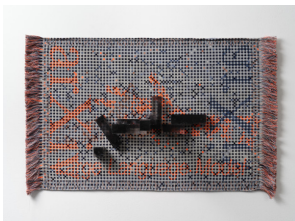

**METAHAVEN  
AUTOPOIESIS**

16 September - 28 October

**METAHAVEN**  
Versions and Waves, 2020  
jacquard, wool, lurex  
245 x 150 cm  
Edition of 3 + 2 A.P.

**METAHAVEN**  
Large Language Model IV, 2023  
jacquard weaving with epoxy structure  
48 x 78 cm  
Unique

**METAHAVEN**  
Large Language Model III, 2023  
jacquard weaving with epoxy structure  
48 x 78 cm  
Unique

**METAHAVEN**  
Large Language Model II (ArXiv), 2023  
jacquard weaving with epoxy structure  
48 x 78 cm  
Unique