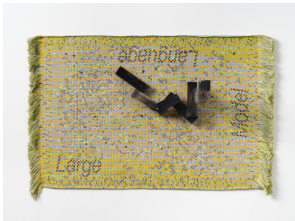

**METAHAVEN  
AUTOPOIESIS**

16 September - 28 October

**METAHAVEN**  
Versions and Waves, 2020  
jacquard, wool, lurex  
245 x 150 cm  
Edition of 3 + 2 A.P.

**METAHAVEN**  
Large Language Model IV, 2023  
jacquard weaving with epoxy structure  
48 x 78 cm  
Unique

**METAHAVEN**  
Large Language Model III, 2023  
jacquard weaving with epoxy structure  
48 x 78 cm  
Unique

**METAHAVEN**  
Large Language Model II (ArXiv), 2023  
jacquard weaving with epoxy structure  
48 x 78 cm  
Unique