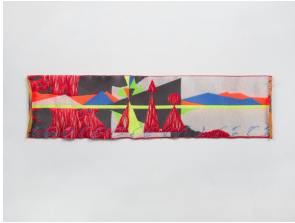

METAHAVEN
Neomedievalists, 2020
jacquard weaving
10 x 38 cm
Edition of 3 + 2 A.P.