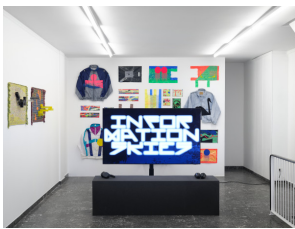

METAHAVEN  
Speak no word, 2020  
  
Edition of 3 + 2 A.P.

**METAHAVEN  
AUTOPOIESIS**

16 September - 28 October

**METAHAVEN**  
Neomedievalists, 2020  
jacquard weaving  
10 x 38 cm  
Edition of 3 + 2 A.P.