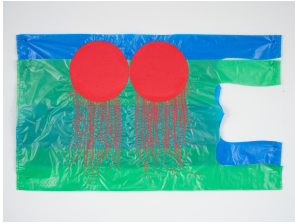

METAHAVEN
Dears [Blossoms], 2021
embroidery on plastic bags
35 x 59 cm
Unique