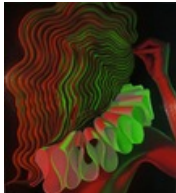

BOSSY PINS, 2012
Oil on canvas over panel
24 x 22 in. (61 x 56 cm.)
SB_FP2425