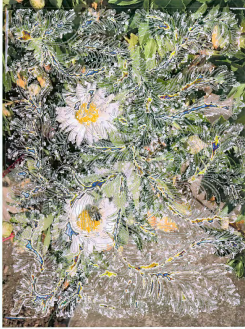

Foxy Production
2 East Broadway, 200
New York, NY 10038, USA
T +1 212 239 2758 foxyproduction.com

TRAVESS SMALLEY

17 November to 23 December 2017

Clockwise from entrance, central wall:

Silver-pin, 2017
Pigment print
69 11/16 x 54 in. (177 x 138.43 cm.)
Unique
Signed and dated verso
TS_FP3866

Dragonwort, 2017
Pigment print
55 13/16 x 44 in. (141.76 x 111.76 cm.)
Unique
Signed and dated verso
TS_FP3863

Bellbinder, 2017
Pigment print
54 x 69 in. (138.43 x 175.26 cm.)
Unique
Signed and dated verso
TS_FP3865

Crowsilk, 2017
Pigment print
23 3/8 x 19 in. (59.37 x 48.26 cm.)
Unique
Signed and dated verso
TS_FP3855

Outside wall:

Turn-whol, 2017
Pigment print
56 3/16 x 44 in. (142.71 x 111.76 cm.)
Unique
Signed and dated verso
TS_FP3864