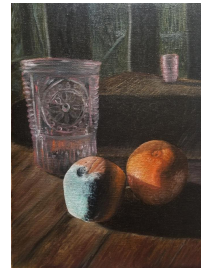

*Rose in Hand*, 2020  
Oil on linen  
8 x 6 in. (20.32 x 15.24 cm)  
SCH\_FP4357

*Valentine Before Her Burial*, 2020  
Oil on linen  
16 x 20 in. (40.64 x 50.8 cm)  
SCH\_FP4355

*Mother and Child, 2020*  
Oil on linen  
30 x 40 in. (76.2 x 101.6 cm)  
SCH\_FP4348

*Flowers on Fire, 2020*  
Oil on linen  
30 x 40 in. (76.2 x 101.6 cm)  
SCH\_FP4353

*Crow with a Poppy, 2020*  
Oil on linen  
16 x 20 in. (40.64 x 50.8 cm)  
SCH\_FP4342

*Two Clementines, 2020*  
Oil on linen  
12 x 9 in. (30.48 x 22.86 cm)  
SCH\_FP4350