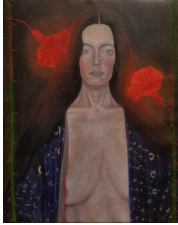

# Srijon Chowdhury

6 Mar. - 19 Apr. 2020

Clockwise from entrance:

*With Child*, 2020  
Oil on linen  
20 x 16 in. (50.8 x 40.64 cm)  
SCH\_FP4347

*An Old Dream*, 2020  
Oil on linen  
36 x 24 in. (91.44 x 60.96 cm)  
SCH\_FP4345

*Notre Dame on Fire*, 2020  
Oil on linen  
20 x 16 in. (50.8 x 40.64 cm)  
SCH\_FP4349

*Boy with a Rose (after JK)*, 2020  
Oil on linen  
36 x 24 in. (91.44 x 60.96 cm)  
SCH\_FP4343

*Father and Son*, 2020  
Oil on linen  
36 x 24 in. (91.44 x 60.96 cm)  
SCH\_FP4346

*Rose in Hand*, 2020  
Oil on linen  
8 x 6 in. (20.32 x 15.24 cm)  
SCH\_FP4357

*Valentine Before Her Burial*, 2020  
Oil on linen  
16 x 20 in. (40.64 x 50.8 cm)  
SCH\_FP4355

*Mother and Child, 2020*  
Oil on linen  
30 x 40 in. (76.2 x 101.6 cm)  
SCH\_FP4348