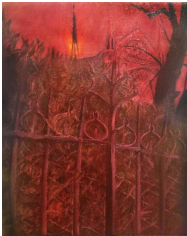

# Srijon Chowdhury

6 Mar. - 19 Apr. 2020

Clockwise from entrance:

*With Child*, 2020  
Oil on linen  
20 x 16 in. (50.8 x 40.64 cm)  
SCH\_FP4347

*An Old Dream*, 2020  
Oil on linen  
36 x 24 in. (91.44 x 60.96 cm)  
SCH\_FP4345

*Notre Dame on Fire*, 2020  
Oil on linen  
20 x 16 in. (50.8 x 40.64 cm)  
SCH\_FP4349

*Boy with a Rose (after JK)*, 2020  
Oil on linen  
36 x 24 in. (91.44 x 60.96 cm)  
SCH\_FP4343

*Father and Son*, 2020  
Oil on linen  
36 x 24 in. (91.44 x 60.96 cm)  
SCH\_FP4346