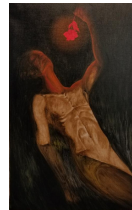

# Srijon Chowdhury

6 Mar. - 19 Apr. 2020

Clockwise from entrance:

*With Child*, 2020  
Oil on linen  
20 x 16 in. (50.8 x 40.64 cm)  
SCH\_FP4347

*An Old Dream*, 2020  
Oil on linen  
36 x 24 in. (91.44 x 60.96 cm)  
SCH\_FP4345

*Notre Dame on Fire*, 2020  
Oil on linen  
20 x 16 in. (50.8 x 40.64 cm)  
SCH\_FP4349

*Boy with a Rose (after JK)*, 2020  
Oil on linen  
36 x 24 in. (91.44 x 60.96 cm)  
SCH\_FP4343

*Father and Son*, 2020  
Oil on linen  
36 x 24 in. (91.44 x 60.96 cm)  
SCH\_FP4346