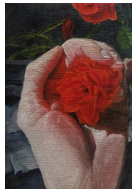

*Notre Dame on Fire*, 2020  
Oil on linen  
20 x 16 in. (50.8 x 40.64 cm)  
SCH\_FP4349

*Boy with a Rose (after JK)*, 2020  
Oil on linen  
36 x 24 in. (91.44 x 60.96 cm)  
SCH\_FP4343

*Father and Son*, 2020  
Oil on linen  
36 x 24 in. (91.44 x 60.96 cm)  
SCH\_FP4346

*Rose in Hand*, 2020  
Oil on linen  
8 x 6 in. (20.32 x 15.24 cm)  
SCH\_FP4357

*Valentine Before Her Burial*, 2020  
Oil on linen  
16 x 20 in. (40.64 x 50.8 cm)  
SCH\_FP4355

*Mother and Child, 2020*  
Oil on linen  
30 x 40 in. (76.2 x 101.6 cm)  
SCH\_FP4348