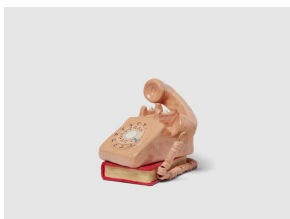

2023

Ceramic

8"h x 16"w x 5½"d (20 x 40½ x 14cm)

Pistachio Ice Cream

2023

Ceramic

5"h x 4"w x 3"d (13 x 10 x 7½cm)

White Whale

2023

Ceramic

8"h x 8"w x 9½"d (20 x 20 x 24cm)

Reference Materials

2023

Ceramic

8"h x 10½"w x 10½"d (20 x 27 x 27cm)

Cut Fruit