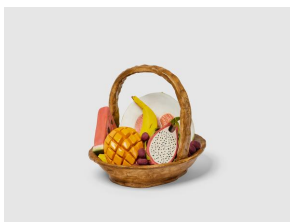

2023

Ceramic

8"h x 8"w x 9½"d (20 x 20 x 24cm)

Reference Materials

2023

Ceramic

8"h x 10½"w x 10½"d (20 x 27 x 27cm)

Cut Fruit

2023

Ceramic

3"h x 8½"w x 7½"d (7½ x 21½ x 19cm)

Big Bite

2023

Ceramic

4"h x 13"w x 4"d (10 x 33 x 10cm)

Fruit Basket