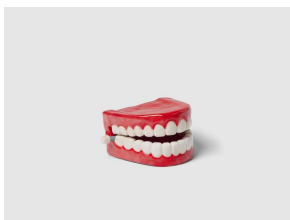

Ceramic

9½"h x 4"w x 4"d (24 x 10 x 10cm)

Bananaphone

2023

Ceramic, powdered 24k gold, epoxy resin, ceramic putty, urushi lacquer, steel wire, acrylic washers

48"h x 8"w x 7½"d (122 x 20 x 19cm)

Chattering Teeth

2023

Ceramic

2"h x 3"w x 3½"d (5 x 7½ x 9cm)

Aquafresh

2023

Ceramic

1½"h x 7"w x 2"d (4 x 18 x 5cm)

Toothbrush