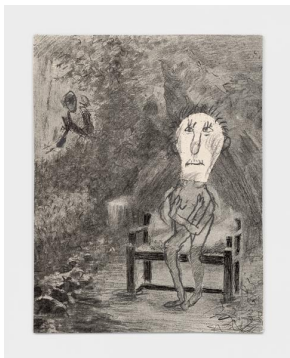

Hivernale

2022

Gouache on printed cardstock

11" h x 8½" w (28 x 21½ cm)

Clumsy

2022

Pencil on found paper

10³/₄"h x 7³/₄"w (27 x 20cm)

Greasy Nest

2008

Gouache on fiberboard endpage

8¹/₄"h x 11¹/₂"w (21 x 29cm)

Young Witch

2018

Pencil on found paper

7³/₄"h x 8¹/₂"w (20 x 21¹/₂cm)

Memories

2017

Pencil and collage on offset printed

cardstock

5"h x 4"w (13 x 10cm)

On a Rope

2021

Ink on paperboard endpage