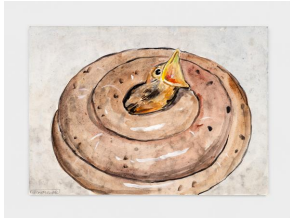

Sexy Piano

2022

Gouache and collage on found paper

5¾" h x 4¼" w (14½ x 11 cm)

Pipi

2019

Colored pencil on found print
mounted to cardstock

8½" h x 9½" w (21½ x 24 cm)

Hivernale

2022

Gouache on printed cardstock

11" h x 8½" w (28 x 21½ cm)

Clumsy

2022

Pencil on found paper

10³/₄"h x 7³/₄"w (27 x 20cm)

Greasy Nest

2008

Gouache on fiberboard endpage

8¹/₄"h x 11¹/₂"w (21 x 29cm)

Young Witch

2018

Pencil on found paper

7³/₄"h x 8¹/₂"w (20 x 21¹/₂cm)