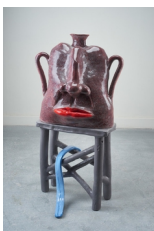

Woody De Othello

Oracle, 2018

Ceramic, glaze

46 x 24 x 20 inches / 116.8 x 61 x 50.8 cm

(WDO00057ST)