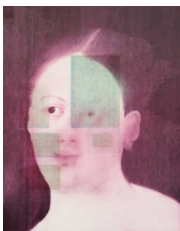

Robert Overby

R.R.O.S.E. (Version #35), 20 February 1974

Offset Lithograph
20 1/4 x 16 1/4 inches (image)
28 7/8 x 22 3/8 inches (sheet)
Edition 2 of 4