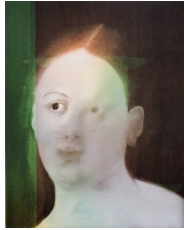

JESSICA SILVERMAN

Robert Overby

R.R.O.S.E. (Version #24), 20 February 1974

Offset Lithograph

20 1/4 x 16 1/4 inches (image)

28 7/8 x 22 3/8 inches (sheet)

Edition 2 of 3