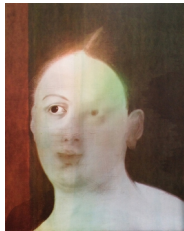

Robert Overby

R.R.O.S.E. (Version #17), 20 February 1974

Offset Lithograph

20 1/4 x 16 1/4 inches (image)

28 7/8 x 22 3/8 inches (sheet)

Edition 2 of 2