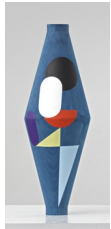

Claudia Wieser
Untitled, 2018
Acrylic and ink on wood
21 1/4 x 7 1/2 inches (54 x 19 cm)
(CW00034ST)