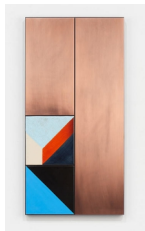

Claudia Wieser
Untitled, 2018
Copper and tile on MDF
36 1/8 x 18 1/8 inches (91.7 x 46 cm)
(CW00040ST)