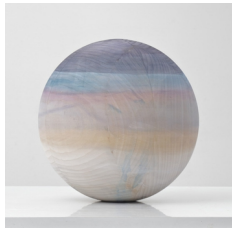

Claudia Wieser
Untitled, 2018
Ink on wood
9.06 inches (23 cm) in diameter
(CW00041ST)