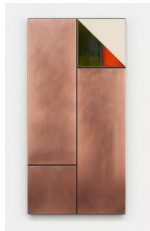

Claudia Wieser
Untitled, 2018
Copper and tile on MDF
36 1/8 x 18 1/8 inches (91.7 x 46 cm)
(CW00038ST)