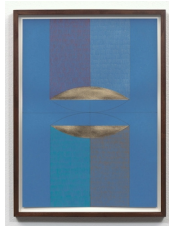

Claudia Wieser

Untitled, 2018

Gold leaf and colored pencil on colored paper
11 3/4 x 8 1/4 inches (29.7 x 21 cm)
Framed: 12 5/8 x 9 1/8 inches (32 x 23 cm)
(CW00015DR)