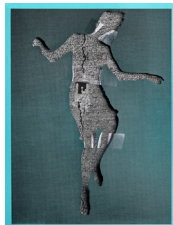

(ML000208PG)

Matt Lipps

Ferry, 2019

Archival pigment print

Image size: 53 x 40 inches / 134.6 x 101.6 cm

Framed: 54 x 41 1/4 x 2 inches / 137.2 x 104.8 x 5.1 cm

Edition of 5 plus 2 artist's proofs (#1/5)

(ML000207PG)