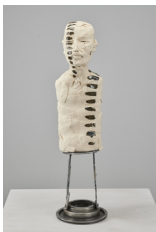

Rose B. Simpson

Hands, 2019

Ceramic, glaze, and steel
19 1/2 x 5 x 5 inches / 49.5 x 12.7 x 12.7 cm
(RBS00029ST)