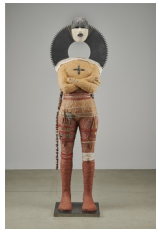

JESSICA SILVERMAN

RoseBSimpson_JSG_Checklist2019

20 September 2023

Rose B. Simpson
Sun A, 2019
Ceramic, glaze, and string
32 x 8 x 6 inches
81.3 x 20.3 x 15.2 cm
(RBS00025ST)

Rose B. Simpson
Root 1, 2019
Ceramic, glaze, linen, jute string, steel, and leather
Sculpture: 70 x 20 1/2 x 16 inches / 177.8 x 52.1 x 40.6 cm
Metal base: 16 x 16 inches
(RBS00015ST)

Rose B. Simpson
Root A, 2019
Ceramic, glaze, linen, jute string, steel, and leather
Sculpture: 71 1/2 x 20 1/2 x 16 inches / 181.6 x 52.1 x 40.6 cm
Metal base: 16 x 16 inches
(RBS00016ST)

Rose B. Simpson
Frère 1, 2019
Ceramic, leather, steel, and beads
55 x 11 1/2 x 22 inches / 139.7 x 29.2 x 55.9 cm
(RBS00017ST)

Rose B. Simpson
Frère A, 2019
Ceramic, leather, steel, and beads
54 x 11 x 20 1/2 inches / 137.2 x 27.9 x 52.1 cm
(RBS00018ST)

JESSICA SILVERMAN

Rose B. Simpson

Tusked 1, 2019

Ceramic, leather, and beads

38 1/2 x 14 x 9 1/2 inches / 97.8 x 35.6 x 24.1 cm