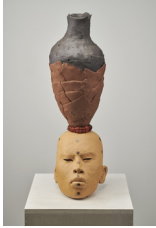

JESSICA SILVERMAN

Rose B. Simpson

Mother A, 2019

Ceramic, glaze, leather, string, and steel hardware
28 1/2 x 10 x 11 1/2 inches / 72.4 x 25.4 x 29.2 cm
(RBS00024ST)