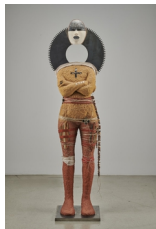

JESSICA SILVERMAN

RoseBSimpson_JSG_Checklist2019

20 September 2023

Rose B. Simpson
Sun A, 2019
Ceramic, glaze, and string
32 x 8 x 6 inches
81.3 x 20.3 x 15.2 cm
(RBS00025ST)

Rose B. Simpson
Root 1, 2019
Ceramic, glaze, linen, jute string, steel, and leather
Sculpture: 70 x 20 1/2 x 16 inches / 177.8 x 52.1 x 40.6 cm
Metal base: 16 x 16 inches
(RBS00015ST)

Rose B. Simpson
Root A, 2019
Ceramic, glaze, linen, jute string, steel, and leather
Sculpture: 71 1/2 x 20 1/2 x 16 inches / 181.6 x 52.1 x 40.6 cm
Metal base: 16 x 16 inches
(RBS00016ST)

Rose B. Simpson
Frère 1, 2019
Ceramic, leather, steel, and beads
55 x 11 1/2 x 22 inches / 139.7 x 29.2 x 55.9 cm
(RBS00017ST)

Rose B. Simpson
Frère A, 2019
Ceramic, leather, steel, and beads
54 x 11 x 20 1/2 inches / 137.2 x 27.9 x 52.1 cm
(RBS00018ST)

JESSICA SILVERMAN

Rose B. Simpson

Tusked 1, 2019

Ceramic, leather, and beads

38 1/2 x 14 x 9 1/2 inches / 97.8 x 35.6 x 24.1 cm