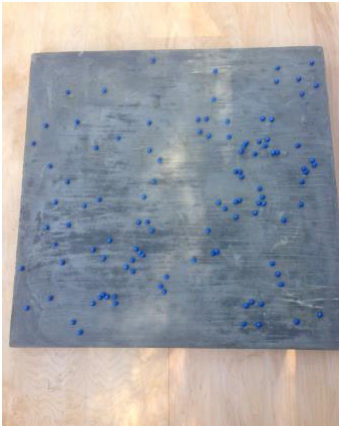

Full Haus

Andy Robert
Heavy Rain and Lightening
December 6, 2015 - January 31, 2016

1.

Untitled (Skittles on Concrete)
Concrete, skittles
35 x 35 x 2 inches
2015

2.

Heavy Rain and Lightening
Umbrella, wheel
28 x 32 x 28 inches
2014

3.

Sometimes It Rains

Umbrella, fan blades, spray stone, metal

28 x 46 x 27 inches

2014

For more information and images, please contact gallery@fullhaus.biz

2042 Griffith Park Blvd
Los Angeles CA 90039
www.fullhaus.biz