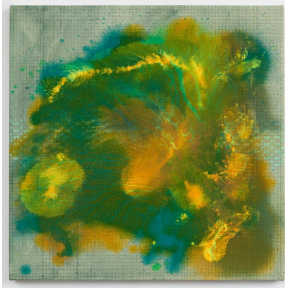

Full Haus

Elise Adibi
Respiration Paintings
May 28 - July 24, 2016

Radiolaria, 2015
Rabbit skin glue, oil paint, cardamom,
lemon and sandalwood essential plant oils
on canvas
30" x 30"

Lavender Grid, 2015
Rabbit skin glue, graphite, oil paint and lavender essential plant oil on canvas
20" x 20"

Lavender Grid (Loop), 2016
Rabbit skin glue, graphite, oil paint and lavender, lavender absolute, benzoin, lemon,
orange, bergamot, cedarwood, and jasmine essential plant oils on canvas
72" x 72"

Metabolic Painting, 2013

Rabbit skin glue, graphite, oil paint and lemon, mint, clary sage, bay laurel and black spruce essential plant oils on canvas
20" x 20"

Plant Painting, 2013

Rabbit skin glue, oil paint and lemon and neroli essential plant oils on canvas
20" x 20"

Lavender Chord, 2016

Rabbit skin glue, graphite, oil paint and lavender essential oil on canvas
30" x 30"