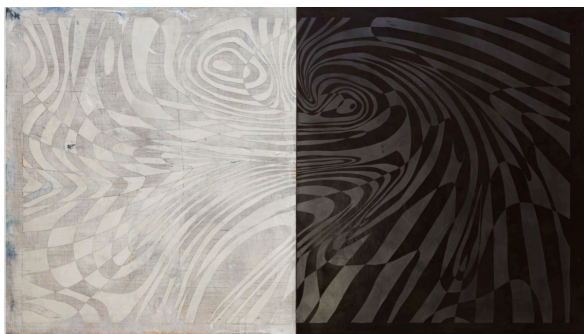

1. What is favorable exchange of feelings? (Mental math), 2023

Oil on marble powder on jute / Graphite on asphalt on jute

180 x 320 cm / 70.8 x 126 inches

2. What is chance?, 2023

Oil on marble powder on jute

60 x 50 cm / 23.6 x 19.6 inches

3. What is the use of hating?, 2023

Oil on marble powder on jute

60 x 50 cm / 23.6 x 19.6 inches

4. What is the theorem of contradiction?, 2023

Oil on marble powder on jute
160 x 130 cm / 63 x 51.1 inches