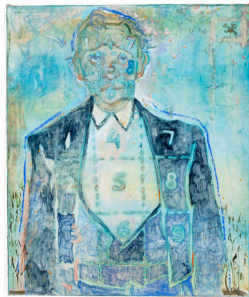

1. What is favorable exchange of feelings? (Mental math), 2023

Oil on marble powder on jute / Graphite on asphalt on jute

180 x 320 cm / 70.8 x 126 inches

2. What is chance?, 2023

Oil on marble powder on jute

60 x 50 cm / 23.6 x 19.6 inches

3. What is the use of hating?, 2023

Oil on marble powder on jute

60 x 50 cm / 23.6 x 19.6 inches

4. What is the theorem of contradiction?, 2023

Oil on marble powder on jute
160 x 130 cm / 63 x 51.1 inches

5. What is taunt?, 2023

Oil on pigmented marble powder on jute
40 x 30 cm / 15.7 x 11.8 inches