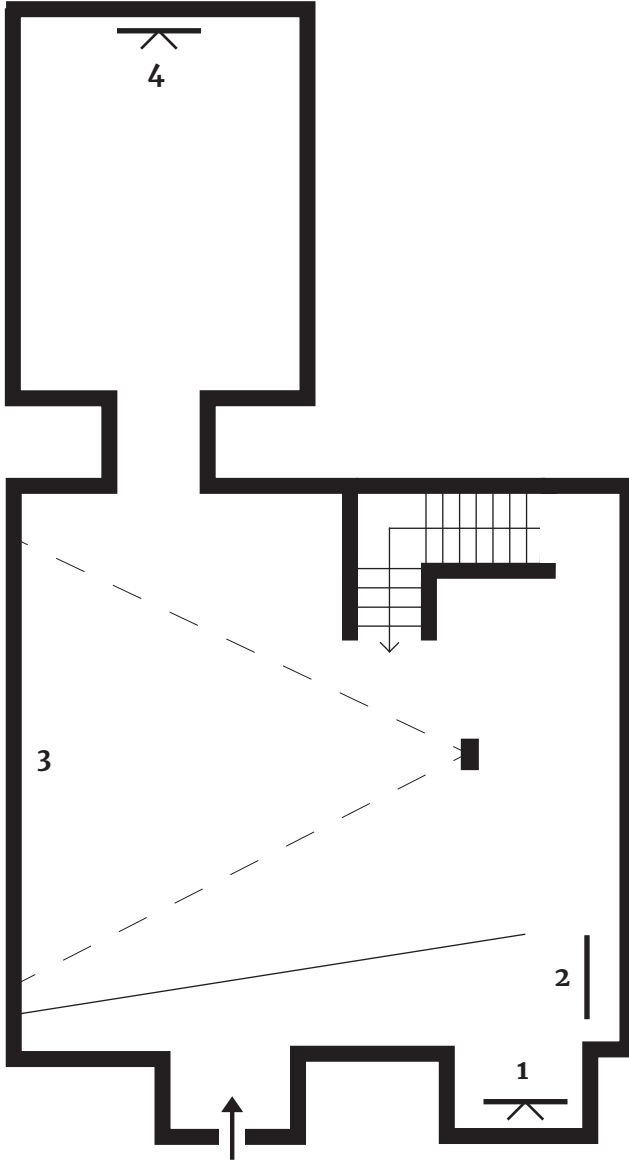

UNFAIR GAME

EXILE

Curated by
Pınar Öğrenci

Ground Floor Plan

1 Fatoş İrwen

Sur Fragments
2017
7'30''
HD video

2 Nalan Yırtmaç

Darkness
2016
Linoleum print reproduced as
digital print on textile
136x100 cm

6 Nazım Ünal Yılmaz

Liars
2020
Oil on canvas
50x40 cm

Complicated Offer

2023
Oil on canvas
50x40 cm

7 Pınar Öğrenci

Hotel Miks
2023
17'03''
Single channel version of 3
channel video, 4K

First Floor Plan