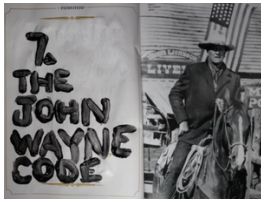

Elliott Jamal Robbins
7. The John Wayne Code, 2023
Hand-painted animation, looped
TRT 2:44s
Edition 1/10 plus II AP
ER0024