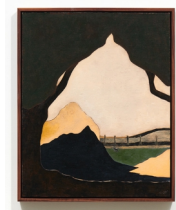

(CR00039PNT)

Clare Rojas

Owl Closer, 2020

Oil on linen

Painting: 12 x 9 inches

30.5 x 22.9 cm

Framed: 13 1/4 x 10 1/4 x 1 1/2 inches

33.7 x 26 x 3.8 cm

(CR00040PNT)

Clare Rojas

Walking Towards the End of the World at the Magic Hour, 2020

Oil on linen

Painting: 30 x 24 inches / 76.2 x 61 cm

Framed: 31 3/4 x 25 3/4 x 2 1/2 inches / 80.6 x 65.4 x 6.3 cm

(CR00042PNT)