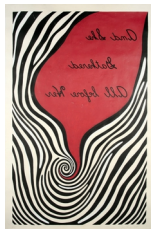

JESSICA SILVERMAN

Judy Chicago

Cartoon for The Fall, 1987

Sprayed acrylic and oil on canvas

Image: 54 x 216 inches / 137.2 x 548.6 cm

Overall dimensions: 68 1/2 x 227 inches / 173.99 x 576.58 cm

(JCH00156PNT)

Judy Chicago

Autobiography of a Year, 1993-1994

Mixed media on Magnani paper

140 drawings, each: 11 x 15 inches / 27.9 x 38.1 cm

Installation size: 80 x 448 inches / 203.2 x 1137.9 cm

(JCH000270DR)

Judy Chicago

Color Cartoons for Entryway Banners #1-6, 1978

Acrylic and pencil on paper

Each: 63 1/2 x 42 inches

161.3 x 106.7 cm

(JCH000278DR)

Judy Chicago

Zig Zag, 1965-2018

Acrylic on canvas-covered plywood

72 x 240 x 6 inches / 182.9 x 609.6 x 15.2 cm

(JCH000302ST)

Judy Chicago

Mother India, 1985

Sprayed fabric paint, applique, and embroidery on fabric

127 x 96 in. (322.58 x 243.84 cm)

(JCH000317T)

JESSICA SILVERMAN