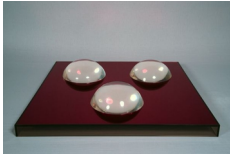

Judy Chicago
Clear Domes on Red Base, 1968
Clear acrylic domes on mirrored glass on plexiglas base
Overall: 5 3/4 x 30 1/2 x 30 1/2 inches / 14.6 x 77.5 x 77.5 cm
Domes: 3 1/2 x 8 7/8 inches / 8.9 x 22.6 cm each
(JCH00048ST)