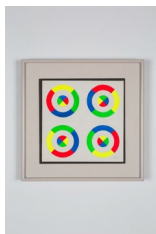

Judy Chicago
Optical Shapes #10, 1969
Acrylic on matboard
Image: 11 x 11 inches / 27.9 x 27.9 cm
Framed Dimensions: 11 1/4 x 11 1/4 inches / 28.6 x 28.6 cm
(JCH00046DR)