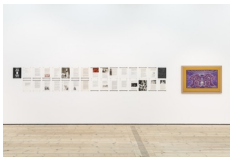

Judy Chicago

Birth Tear/Tear, 1982

Embroidery on silk

Installed size: 28 x 91 inches / 71.1 x 231.1 cm

Displayed with:

1 needlework sample: 15 x 11 inches / 38.1 x 27.9 cm

7 laminated documentation panels, each: 15 x 11 inches / 38.1 x 27.9 cm

1 laminated documentation panel: 31 x 11 inches / 78.7 x 27.9 cm

(JCH000318T)

Judy Chicago

Childbirth in America: Crowning Quilt 7/9, 1982

Quilting and embroidery over drawing and hand-painting on batik fabric