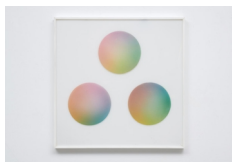

Judy Chicago
Three Circles, 1968
Sprayed acrylic lacquer on acrylic in artist's frame
15.24 x 15.24 inches / 38.71 x 38.71 cm
(JCH00425PNT)