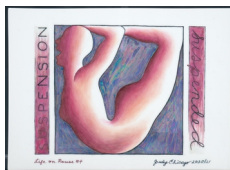

Judy Chicago

Life on Pause 4, 2020

China paint and pen work on porcelain?

Dims TBD

(JCH00516PNT)

Judy Chicago

Life on Pause 5, 2020