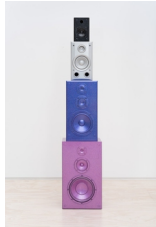

JESSICA SILVERMAN

SadieBarnette_JSG_Checklist2021

20 September 2023

Sadie Barnette

Home Goods: Speaker Stack V, 2021

Found speakers with automotive paint and glitter
69 1/4 x 14 x 10 1/4 inches / 175.9 x 35.6 x 26 cms
(SB00112ST)

Sadie Barnette

Home Goods: Speaker Stack V, 2021

Found speakers with automotive paint and glitter
69 1/4 x 14 x 10 1/4 inches / 175.9 x 35.6 x 26 cms
(SB00112ST)

Sadie Barnette

Untitled (Dad, 1966 and 1968), 2016

Found speakers with automotive paint and glitter
69 1/4 x 14 x 10 1/4 inches / 175.9 x 35.6 x 26 cms (each)
(SB00098ST)

Sadie Barnette

Home Good: Couch II, 2019

Found couch with holographic vinyl
Approximately 28 x 99 x 34 inches / 71.1 x 251.5 x 86.4 cm
(SB00099ST)

JESSICA SILVERMAN

Sadie Barnette

Home Goods: Speaker Side Tables, 2021

Found speakers with automotive paint and glitter

31 x 16 1/2 x 10 3/4 inches / 78.7 x 41.9 x 27.3 cms (each)

(SB00109ST)

Sadie Barnette