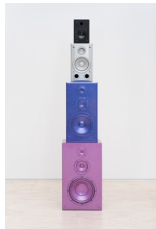

JESSICA SILVERMAN

SadieBarnette_JSG_Checklist2021

20 September 2023

Sadie Barnette

Home Goods: Speaker Stack V, 2021

Found speakers with automotive paint and glitter
69 1/4 x 14 x 10 1/4 inches / 175.9 x 35.6 x 26 cms
(SB00112ST)

Sadie Barnette

Home Goods: Speaker Stack V, 2021

Found speakers with automotive paint and glitter
69 1/4 x 14 x 10 1/4 inches / 175.9 x 35.6 x 26 cms
(SB00112ST)

Sadie Barnette

Untitled (Dad, 1966 and 1968), 2016

Found speakers with automotive paint and glitter
69 1/4 x 14 x 10 1/4 inches / 175.9 x 35.6 x 26 cms (each)
(SB00098ST)

Sadie Barnette

Home Good: Couch II, 2019

Found couch with holographic vinyl
Approximately 28 x 99 x 34 inches / 71.1 x 251.5 x 86.4 cm
(SB00099ST)

JESSICA SILVERMAN

Sadie Barnette

Home Goods: Speaker Side Tables, 2021

Found speakers with automotive paint and glitter

31 x 16 1/2 x 10 3/4 inches / 78.7 x 41.9 x 27.3 cms (each)

(SB00109ST)

Sadie Barnette