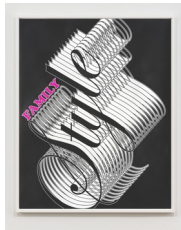

Together Together Together, 2021

Powdered graphite and colored pencil

Drawing: 48 x 60 inches / 121.9 x 152.4 cms

Framed: 49 1/4 x 61 1/4 x 2 inches / 125.1 x 155.6 x 5.1 cm

(SB00092DR)

JESSICA SILVERMAN

Sadie Barnette

Family Style, 2021

Powdered graphite and colored pencil

Drawing: 60 x 48 inches / 152.4 x 121.9 cm

Framed: 61 1/4 x 49 1/4 x 2 inches / 155.6 x 125.1 x 5.1 cm
(SB00091DR)

Sadie Barnette

Family Tree, 2021

Framed drawings on paper with spray paint, archival pigment print photographs, and collages with overlaid rhinestones totaling 34 works