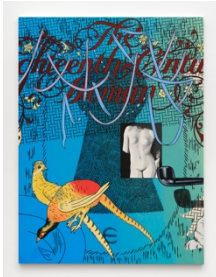

OVERDUIN & CO.

Caitlin Keogh  
"Gate and Keyhole"

Room 1  
Clockwise from Entrance

"Untitled (Keyhole)"  
2023  
Acrylic on panel  
22 3/4 x 17 in / 58 x 43 cm

"Gate and Keyhole, Part 9"  
2023  
Acrylic on canvas  
72 x 54 in / 183 x 137 cm

"Gate and Keyhole, Part 10"  
2023  
Acrylic on canvas  
72 x 54 in / 183 x 137 cm

Room 2  
Clockwise from Entrance

"Key #1"  
2023  
Acrylic on panel  
17 1/4 x 13 in / 43.8 x 33 cm

OVERDUIN & CO.

"Key #3"  
2023  
Acrylic on panel  
17 1/4 x 13 in / 43.8 x 33 cm

Room 3  
Clockwise from Entrance

"Untitled (Apple)"  
2023  
Acrylic on panel  
22 3/4 x 17 in / 58 x 43 cm

"Gate and Keyhole, Part 6"  
2023  
Acrylic on canvas  
72 x 54 in / 183 x 137 cm

"Gate and Keyhole, Part 8"  
2023  
Acrylic on canvas  
72 x 54 in / 183 x 137 cm

"Key #2"  
2023  
Acrylic on panel  
17 1/4 x 13 in / 43.8 x 33 cm

OVERDUIN & CO.

"Gate and Keyhole, Part 4"  
2023  
Acrylic on canvas  
72 x 54 in / 183 x 137 cm

"Gate and Keyhole, Part 5"  
2023  
Acrylic on canvas  
72 x 54 in / 183 x 137 cm