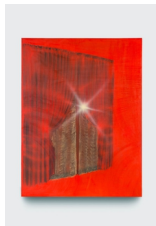

Rae Klein

Sun, 2022

Oil on linen

60 x 45 inches / 152.4 x 114.3 cm

(RK00005PNT)