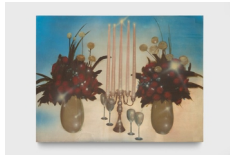

JESSICA SILVERMAN

Rae Klein JSG 2022 Solo Checklist

Installation caption: Installation view, Rae Klein, *Comfort in Calamity*, 2022. Courtesy of the artist and Jessica Silverman, San Francisco

Individual credit: Courtesy of the artist and Nicodim Gallery

Installation photo credit: Eric Ruby

Individual photo credit: Tim Johnson

Rae Klein

My Whole World's Coming Apart, 2022

Oil on linen

45 x 60 inches / 114.3 x 152.4 cm

(RK00004PNT)

Rae Klein