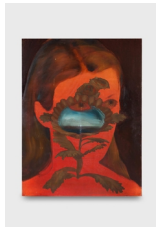

Rae Klein

Ship Destroyer III, 2022

Oil on linen

60 x 45 inches / 152.4 x 114.3 cm

(RK00011PNT)