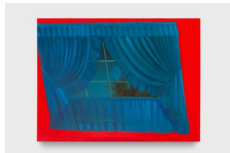

Rae Klein

Blue Window, 2022

Oil on linen

45 x 60 inches / 114.3 x 152.4 cm
(RK00010PNT)