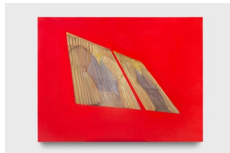

Rae Klein

Double Window, 2022

Oil on linen

45 x 60 inches / 114.3 x 152.4 cm
(RK00009PNT)