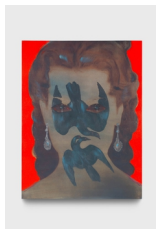

Rae Klein

Them, Crying, 2022

Oil on linen

60 x 45 inches / 152.4 x 114.3 cm
(RK00012PNT)