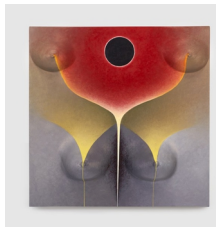

Patrick Jameson

Credit:

Courtesy of the artist and The Modern Institute

JESSICA SILVERMAN

Loie Hollowell

Around the Clock, 2022

Oil paint, acrylic medium, aqua resin, and epoxy resin
on linen over panel

21 x 21 x 3 inches / 53.3 x 53.3 x 7.6 cm
(LH00002PNT)

Photo credit:

Melissa Goodwin

Credit:

Courtesy of the artist
and Pace Gallery

Loie Hollowell

12, 4, 7 and 10, 2022

Oil paint, acrylic medium, aqua resin, and epoxy resin
on linen over panel

28 x 28 x 3 inches / 71.1 x 71.1 x 7.6 cm
(LH00003PNT)

Photo credit:

Melissa Goodwin

Credit:

Courtesy of the artist
and Pace Gallery

Loie Hollowell

Eclipse, 2021

Oil on aqua resin cast in linen covered frame

21 x 21 x 5 inches / 53.3 x 53.3 x 12.7 cm
(LH00004PNT)

Photo credit:

Melissa Goodwin

Credit:

Courtesy of the artist
and Pace Gallery

Julie Buffalohead

The Rabbit Hole, 2022

Oil on canvas

Overall: 40 x 59 1/2 inches / 101.6 x 151.1 cm