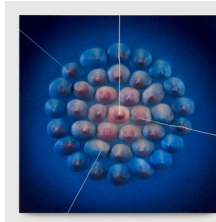

Loie Hollowell

12, 4, 7 and 10, 2022

Oil paint, acrylic medium, aqua resin, and epoxy resin
on linen over panel

28 x 28 x 3 inches / 71.1 x 71.1 x 7.6 cm
(LH00003PNT)

Photo credit:

Melissa Goodwin

Credit:

Courtesy of the artist
and Pace Gallery