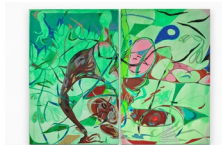

Painting: 60 x 60 x 7 inches / 152.4 x 152.4 x 17.8 cm

Steel structure: 87 3/4 x 88 1/2 x 12 3/4 inches / 222.9 x 224.8 x 32.4 cm

(TC00007PNT)

Photo credit:

Raul Valverde

Credit:

Courtesy of the artist and Jessica Silverman, San Francisco