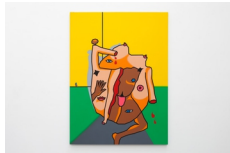

Duggie Fields

BALL OF CONFUSION, 1993

Acrylic on canvas
80 1/4 x 55 7/8 x 1 inches / 204 x 142 x 2.5 cm
(DF00001PNT)

Photo credit:

Patrick Jameson

Credit:

Courtesy of the artist and The Modern Institute