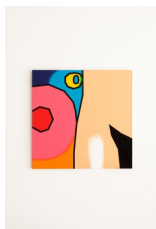

Photo credit:

James Prinz

Credit:

Courtesy of the artist and Jack Shainman Gallery, New York

Duggie Fields

BALL OF CONFUSION, 1993

Acrylic on canvas
80 1/4 x 55 7/8 x 1 inches / 204 x 142 x 2.5 cm
(DF00001PNT)

Photo credit:

Patrick Jameson

Credit:

Courtesy of the artist and The Modern Institute

Duggie Fields

CIRCULAR CIRCULATION, 1994

Acrylic on canvas
35 7/8 x 35 7/8 x 3/4 inches / 91 x 91 x 2 cm
(DF00002PNT)

Photo credit:

Patrick Jameson

Credit:

Courtesy of the artist and The Modern Institute

JESSICA SILVERMAN

Loie Hollowell

Around the Clock, 2022

Oil paint, acrylic medium, aqua resin, and epoxy resin
on linen over panel

21 x 21 x 3 inches / 53.3 x 53.3 x 7.6 cm
(LH00002PNT)