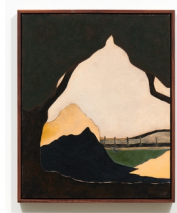

Oil on panel

50 x 40 inches / 127 x 101.6 cm

(CR00205PNT)

Clare Rojas

Walking Towards the End of the World at the Magic Hour, 2020

Oil on linen

Painting: 30 x 24 inches / 76.2 x 61 cm

Framed: 31 3/4 x 25 3/4 x 2 1/2 inches / 80.6 x 65.4 x 6.3 cm