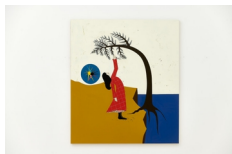

Clare Rojas

Hanging On, 2022

Acrylic on panel

64 x 56 inches / 162.6 x 142.2 cm

(CR00113PNT)