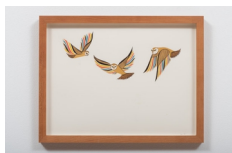

Framed: 10 1/4 x 7 3/4 inches / 26 x 19.7 cm

(CR00150PNT)

Clare Rojas

To and Fro, 2022

Gouache on paper

Framed: 10 1/4 x 7 3/4 inches / 26 x 19.7 cm

(CR00148PNT)

Clare Rojas