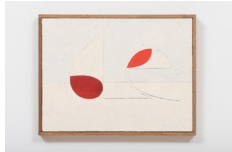

Clare Rojas

Untitled, 2018

Oil on linen

9 x 12 inches / 22.9 x 30.3 cm

(CR00206PNT)