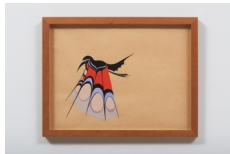

Clare Rojas

Hummingbird Moth, 2022

Gouache on paper

Paper size: 8 x 10 1/2 inches / 20.3 x 26.7 cm

Framed size: 8 x 11 inches / 20.3 x 27.9 cm

(CR00250PNT)