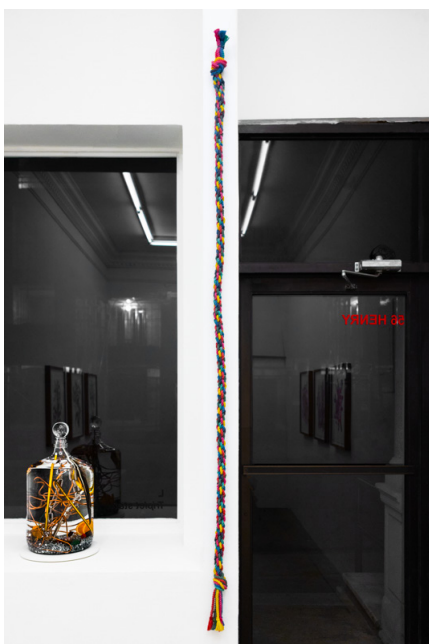

Jenny + L

Amulet (angelic blessings and lucky charm bracelet)

Hand woven and dyed cotton rope, jute
4 x 4 x 119 in / 10.16 x 10.16 x 302.2 cm