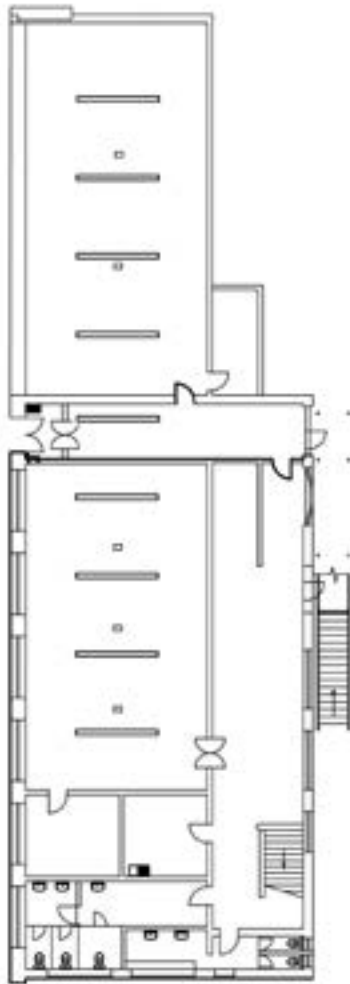

September 22 1980, Lech Wałęsa, future Polish president, founded the Solidarność trade union after recently negotiating the Gdańsk agreement to end the fortnight long strike at Lenin Shipyard, an event which was instrumental in the eventual undermining of communist rule in Poland, which ceased 9 years later. Meanwhile, 24 miles north in Puszcza Darżłubska a tree, one among hundreds of saplings being planted that Monday was put in the ground. A Scots Pine, planted as a bet against the future, that we'll still need trees in the future, as we have for the last 160,000 years or so. 42 years, 5.5 billion births and 2 billion deaths later, this tree is felled by an American branded Harvester, produced in Finland, by a local contractor hired by the Polish state forestry agency. The tree, among others – circa 90 million in this year, for this company alone – is transported over land to a Lichtenstein owned Ikea Industry AB factory in Sweden by a truck produced in the Netherlands for a German owned Swedish brand. Once in Sweden the timber is chipped, heat

treated and processed into particle board. This material is then passed out of the Inter Ikea Group of companies briefly to Gyllensvaans Mobler in Kättilstorp on the August 8 2023, who received 600 tonnes that day and used this particleboard to produce BILLY Bookcases. The bookcases are manufactured by Japanese produced robots, with no human intervention at a rate of one every 3 seconds, which are then sold back to Netherlands based Inter IKEA Systems B.V at around £5 per unit. The bookcases go direct to a Swiss headquartered Ikea Supply AB distribution centre for onward shipping to the Ikea franchise in Braehead, Renfrewshire. Ikea sells a Billy bookcase every 5 seconds, by their estimate. August 30 2023, a Glasgow based organisation purchased 14 Billy Bookcases, 18 Nisse chairs and a 1 Fixa screwdriver on behalf of a Danish artist. As the cardboard boxes were opened the melamine coated particleboard was touched by human hands for the first time since it was a young tree being planted back in September 1980.