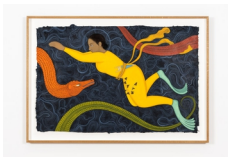

# JESSICA SILVERMAN

**Rupy C. Tut**

*Finding Roots*, 2022

Natural pigments and shell gold on handmade  
hemp paper

Paper size: 34 x 25 inches / 86.4 x 63.5 cm

Framed: 38 x 29 inches / 96.5 x 73.7 cm

(RCT00018PNT)