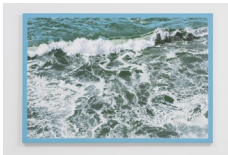

Scene IV, 2021

Acrylic on canvas

40 x 54 inches / 101.6 x 137.2 cm

(LB00173PNT)

Luke Butler

Artists: Lauren Godfrey, 2022

Acrylic on canvas

22 x 24 x 1 1/4 inches / 55.9 x 61 x 3.2 cm

(LB00198PNT)

JESSICA SILVERMAN

Luke Butler

In Color VI, 2022

Acrylic and acrylic gouache on canvas
30 x 36 inches / 76.2 x 91.4 cm
(LB00185PNT)

Luke Butler

Location III, 2020

Acrylic and acrylic gouache on canvas
28 x 35 inches / 71.1 x 88.9 cm
(LB00182PNT)

Luke Butler

Scene V, 2022

Acrylic on canvas
37 x 55 inches / 94 x 139.7 cm
(LB00184PNT)

Luke Butler

Wrong Man, 2021

Acrylic on canvas
30 x 36 inches / 76.2 x 91.4 cm
(LB00186PNT)

Luke Butler

In Color V, 2021

Acrylic and acrylic gouache on canvas
44 x 60 inches / 111.8 x 152.4 cm
(LB00188PNT)

Luke Butler

A Color Picture III, 2021

Acrylic and acrylic gouache on canvas
32 x 42 inches / 81.3 x 106.7 cm
(LB00189PNT)