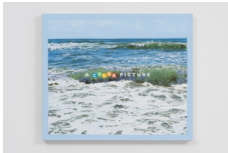

JESSICA SILVERMAN

Luke Butler JSG 2022 Solo

Caption: Installation view, Luke Butler, *Overture*, 2022. Courtesy of the artist and Jessica Silverman, San Francisco

Individual + installation photo credit: Eric Ruby

Luke Butler b. 1971

Overture II, 2022

Acrylic and acrylic gouache on canvas

22 x 24 inches / 55.9 x 61 cm

(LB00142PNT)

Luke Butler

A Color Picture VI, 2022

Acrylic and acrylic gouache on canvas