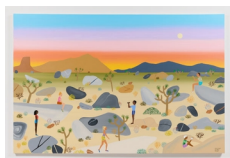

Chelsea Ryoko Wong
Joshua Tree With Friends, 2022
Acrylic on stretched canvas
48 x 72 inches / 121.9 x 182.9 cm
(CRW00008PNT)