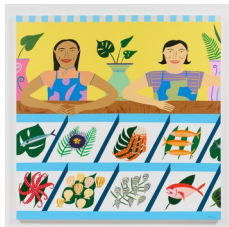

JESSICA SILVERMAN

Chelsea Ryoko Wong JSG 2022 Solo

8 March 2022

Installation image caption: Installation view of Chelsea Ryoko Wong, *Gravitational Pull*, 2022

Credit line: Courtesy of the artist and Jessica Silverman, San Francisco

Photo credit: Glen Cheriton, Impart Photography

Chelsea Ryoko Wong

After the Dentist with Dad, 2022

Acrylic on stretched canvas

48 x 48 inches / 121.9 x 121.9 cm

(CRW00013PNT)

Chelsea Ryoko Wong

A Loving Community, 2022

Acrylic on stretched canvas

60 x 48 inches / 152.4 x 121.9 cm

(CRW00014PNT)

Chelsea Ryoko Wong

Fisherwomen, 2022

Acrylic on stretched canvas

48 x 48 inches / 121.9 x 121.9 cm

(CRW00012PNT)

Chelsea Ryoko Wong

Relaxing With My Friends at Dusk, 2020

Watercolor and gouache on paper

Framed: 26 1/2 x 21 x 1 1/4 inches

(CRW00015PNT)

JESSICA SILVERMAN

Chelsea Ryoko Wong
Joshua Tree With Friends, Split Rock
Sunset, 2021
Watercolor on paper
Framed: 18 x 14 1/2 x 1 1/4 inches
(CRW00016PNT)