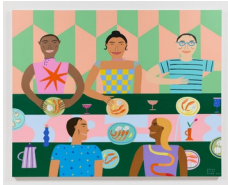

JESSICA SILVERMAN

Chelsea Ryoko Wong JSG 2022 Solo

8 March 2022

Installation image caption: Installation view of Chelsea Ryoko Wong, *Gravitational Pull*, 2022

Credit line: Courtesy of the artist and Jessica Silverman, San Francisco

Chelsea Ryoko Wong

Relaxing With My Friends at Dusk, 2020

Watercolor and gouache on paper

Framed: 26 1/2 x 21 x 1 1/4 inches

(CRW00015PNT)

JESSICA SILVERMAN

Chelsea Ryoko Wong
Joshua Tree With Friends, Split Rock
Sunset, 2021
Watercolor on paper
Framed: 18 x 14 1/2 x 1 1/4 inches
(CRW00016PNT)

Chelsea Ryoko Wong
Hot Day on the River, 2022
Watercolor and gouache on paper
Framed: 15 1/4 x 12 x 1 1/4 inches
(CRW00017PNT)

Chelsea Ryoko Wong
Rip It Up and Start Again, 2022
Watercolor and gouache on paper
Framed: 15 1/4 x 12 x 1 1/4 inches
(CRW00018PNT)

JESSICA SILVERMAN

Chelsea Ryoko Wong

Mint Tea in the Sauna During Sunset, 2022

Acrylic on stretched canvas

60 x 48 inches / 152.4 x 121.9 cm

(CRW00009PNT)

Chelsea Ryoko Wong

A Modern Feast, 2022