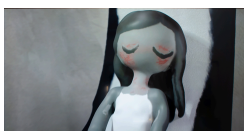

Jane Balfus
Protagonist medicines, 2023
 Powder coated steel deposit box, colored vinyl tape
 12 x 8 x 3 in.

Basement

Jane Balfus
Systemic Forfeit Contact Dance, 2023
 3D rendered video
 4 min. 52 sec.