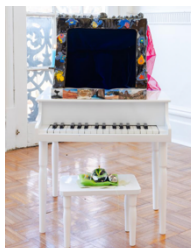

Faith Icecold

Hydra, 2023

Glazed porcelain, blue velvet, wood, hardware, inkjet prints, candle, acrylic paint, epoxy glue, stickers, glass beads, bisque-fired porcelain, pearl zodiac charms, plastic reptilian eye, glow in the dark star stickers, fabric patch, artificial cowrie, silk chiffon, pillowcase, felt, rock, thumbtack, wood panel, gesso, marker, Behr paint swatch, salt, food coloring; rock crystal, whistle, artificial ice cube, silver bell, pillow (chromakey green production fabric, silk organza and Polyfill), leather