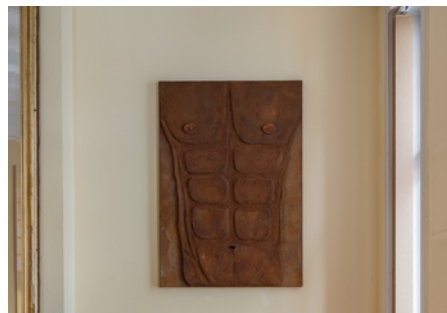

NAAMA ROTH

BY THE TAIL

16.09.23 - 22.10.23

Guardian Lion, Right, 2023

Mixed media, (light work)

160 × 100 × 50 cm

Lion of Juda, Missing, 2022

Sand, soil, wood

235 × 480 cm

Torso, Right, 2023

Mixed media,

80 × 110 × 2 cm

Torso, Left, 2023

Mixed media,

80 × 110 × 2 cm

ETABLISSEMENT D'EN FACE
PLACE J(E)AN JACOBSPLEIN 1
1000 BRUSSELS
00 32 2 219 44 51
ETS@ETABLISSEMENTDENFACE.COM