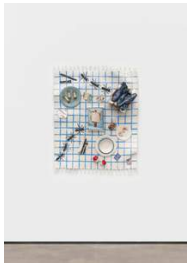

Stephanie Temma Hier

Roadside picnic, 2023

Huile sur toile de lin, sculpture en grès émaillé et vernis à ongles / Oil on linen with glazed stoneware and nail polish sculpture

132.08 x 101.60 x 22.86 cm (52 x 40 x 9 in.)

BE-SH060