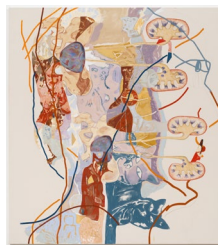

*Fading Drifter*  
2023  
Oil, tempera, flashe on canvas in maple frame  
34 x 28 in. / 86.36 x 71.12 cm

*MOAI*  
2023  
Oil, tempera, flashe, color pencil on canvas in maple frame  
24 x 30 in. / 60.96 x 76.2 cm

2023

Oil, tempera, flashe on linen in maple frame  
24 x 30 in. / 60.96 x 76.2 cm

*Dondi*

2022

Watercolor, oil on paper  
Paper: 18 x 24 in. / 45.72 x 60.96 cm  
Frame: 21.5 x 27.5 in / 54.61 x 69.85 cm

*Deakin (Study for Golden Chords)*

2020

Color pencil, alcohol marker, walnut oil on paper  
Paper: 17 x 14 in. / 43.18 x 35.56 cm  
Frame: 21 x 17.75 in / 53.34 x 45.09 cm

*Order of Nature*

2023

Wool, cloth, wooden dowel  
71 x 60 in. / 180.34 x 152.4 cm

*Brahmani*

2022

Oil, tempera, flashe, pencil on canvas  
84 x 76 in. / 213.36 x 193.04 cm

*Golden Chords (Apollo Rogue Version)*

2019–2023

Stop-motion animation  
6 minutes 30 seconds