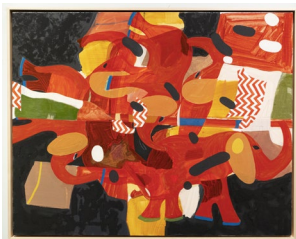

*Fading Drifter*  
2023  
Oil, tempera, flashe on canvas in maple frame  
34 x 28 in. / 86.36 x 71.12 cm

*MOAI*  
2023  
Oil, tempera, flashe, color pencil on canvas in maple frame  
24 x 30 in. / 60.96 x 76.2 cm

*Untitled Profile*  
2023  
Oil, tempera on linen in maple frame  
24 x 30 in. / 60.96 x 76.2 cm

*Yellow Delay (Elephant)*  
2023  
Oil, tempera, flashe on linen in maple frame  
24 x 30 in. / 60.96 x 76.2 cm

*Face Dream*  
2023  
Oil, tempera on linen in walnut frame  
24 x 30 in. / 60.96 x 76.2 cm

*Red Delay (Elephant)*  
2023  
Oil, tempera, flashe on linen in maple frame  
24 x 30 in. / 60.96 x 76.2 cm

*Craniosacral Sound*